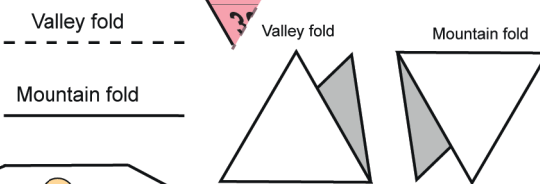

2024 Stella Octangula Calendar

laslaminas.es

@laslaminas.es : share and tag me on instagram

The main calendar template is a large, colorful octagonal shape divided into 12 sections, each representing a month. The months are: JANUARY (blue), FEBRUARY (light blue), MARCH (teal), APRIL (green), MAY (light green), JUNE (yellow), JULY (orange), AUGUST (light orange), SEPTEMBER (pink), OCTOBER (light pink), NOVEMBER (purple), and DECEMBER (light purple). Each month contains a calendar grid with days of the week and dates. The template includes fold lines (dashed for valley, solid for mountain) and circular punch holes. A central area contains the website 'laslaminas.es', a Creative Commons license (CC BY-NC-ND), and a color key for the months. To the right is a circular color key for the months, and below it is a diagram of the Stella octangula shape with the months labeled around its perimeter.