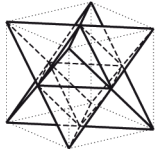

2024 Stella Octangula Calendar

laslaminas.es

@laslaminas.es : share and tag me on instagram

The main calendar template is a large, colorful octagonal shape divided into 12 sections, each representing a month. The months are: JANUARY (blue), FEBRUARY (light blue), MARCH (teal), APRIL (green), MAY (light green), JUNE (yellow), JULY (orange), AUGUST (light orange), SEPTEMBER (pink), OCTOBER (light pink), NOVEMBER (purple), and DECEMBER (light purple). Each month contains a calendar grid with days of the week and dates. The template includes fold lines (dashed for valley, solid for mountain) and circular punch holes. A central area contains the website 'laslaminas.es', a Creative Commons license (CC BY-NC-ND), and a color key for the months. To the right is a circular color key for the months, and below it is a diagram of the Stella octangula shape with the months labeled around its perimeter.