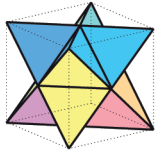

2024 Stella Octangula Calendar

laslaminas.es

@laslaminas.es : share and tag me on instagram

The main calendar template is a large, colorful octagonal shape divided into 12 sections, each representing a month. The months are: JANUARY (blue), FEBRUARY (light blue), MARCH (teal), APRIL (green), MAY (light green), JUNE (yellow), JULY (orange), AUGUST (light orange), SEPTEMBER (pink), OCTOBER (light pink), NOVEMBER (purple), and DECEMBER (light purple). Each month contains a calendar grid with days of the week and dates. The template includes fold lines (dashed for valley, solid for mountain) and circular punch holes. A central area contains the website 'laslaminas.es', a Creative Commons license (CC BY-NC-ND), and a color key for the months. To the right is a circular color key for the months, and below it is a diagram of the Stella octangula shape with the months labeled around its perimeter.