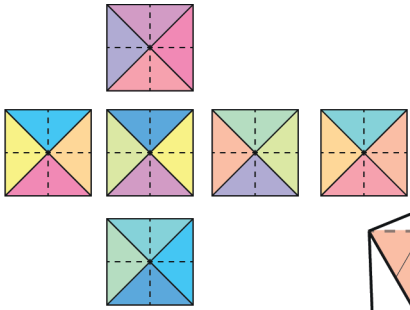

2024 Stella Octangula Calendar

laslaminas.es

@laslaminas.es : share and tag me on instagram

The main calendar template is a large, colorful octagonal shape divided into 12 sections, each representing a month. The months are: JANUARY (blue), FEBRUARY (light blue), MARCH (teal), APRIL (green), MAY (light green), JUNE (yellow), JULY (orange), AUGUST (light orange), SEPTEMBER (pink), OCTOBER (light pink), NOVEMBER (purple), and DECEMBER (light purple). Each month contains a calendar grid with days of the week and dates. The template includes fold lines (dashed for valley, solid for mountain) and circular punch holes. A central area contains the website 'laslaminas.es', a Creative Commons license (CC BY-NC-ND), and a color key for the months. To the right is a circular color key for the months, and below it is a diagram of the Stella octangula shape with the months labeled around its perimeter.