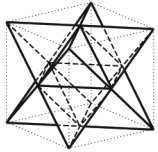

Calendario 2024 Stella Octangula

laslaminas.es

@laslaminas.es : comparte y etiquétame en instagram

Diagram showing the assembly of the Stella Octangula shape from multiple pages. The diagram includes labels for 'Plegado valle' (valley fold) and 'Plegado montaña' (mountain fold). A Creative Commons license (CC BY NC ND) is also present.

C75 M25 Y0	C100 M0 Y0	C75 M0 Y25
EN	FE	MR
C50 M0 Y50	C25 M0 Y75	C0 M0 Y100
AB	MY	JN
C0 M25 Y75	C0 M50 Y50	C0 M75 Y25
JL	AG	SE
C0 M100 Y0	C25 M75 Y0	C50 M50 Y0
OC	NO	DI