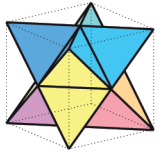

Calendario 2024 Stella Octangula

laslaminas.es

@laslaminas.es : comparte y etiquétame en instagram

Diagram showing the assembly of the Stella Octangula shape from multiple pages. The diagram includes labels for 'Plegado valle' (valley fold) and 'Plegado montaña' (mountain fold). A Creative Commons license (CC BY NC ND) is also present.